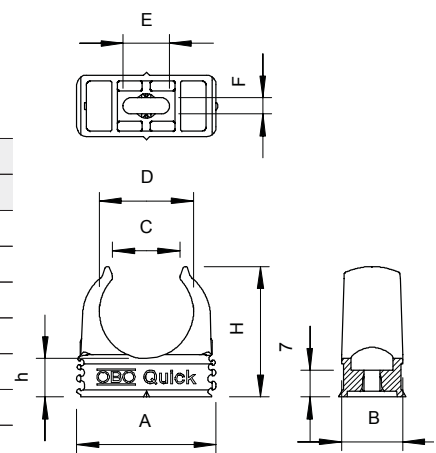

Multi-Quick clip

- One clip for multiple dimensions
- Universally applicable
- PG and metric

starQuick clip

- Snap lock with patented safety system
- All sizes clip together, up to size SQ28
- UV-proof and weatherproof polyamide
- Wall and ceiling mounting

All the clip types and sizes of the OBO Quick series can be interconnected easily, thanks to the shared arrangement contour. This means you can mount up to three clips with a single drill hole. The patented shape of the arrangement contour permits a particularly high carrying capacity.

G	A	B	C	D	E	F	H	H	F (20 °C)
	mm	mm	mm	mm	mm	mm	mm	mm	N
M16	25.3	16	11.5	15.5	7	4.2	25	10	75
M20	30.3	16	14	19.4	9	4.2	29.5	10	90
M25	36.3	16	17.5	24.3	12	4.2	34	10	100
M32	46.3	16	22.4	31.4	12	4.2	42	11	120
M40	57.3	16	26	39.2	11	4.6	51	12	140
M50	70.3	18	32	49	12	6	63	14	165
M63	87.3	20	43	61.5	12	6	74.5	15	230

Quick clip, light grey

Type	Nominal size	Colour	Pack. pcs	Weight kg/100 pcs.	Item No.
2955 M16	M16	Light grey	100	0.252	2149 00 4
2955 M20	M20	Light grey	100	0.325	2149 01 0
2955 M25	M25	Light grey	100	0.433	2149 01 6
2955 M32	M32	Light grey	50	0.630	2149 02 2
2955 M40	M40	Light grey	50	0.835	2149 02 8
2955 M50	M50	Light grey	25	1.454	2149 03 4
2955 M63	M63	Light grey	20	2.203	2149 04 0