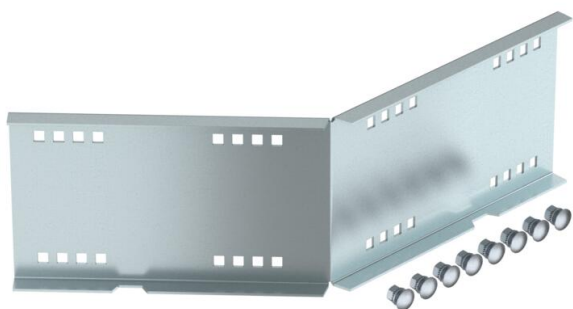

## 45° angle connector, internal FS

Item number: 6227902

45° angle connector, horizontal, for wide span cable trays and ladders with a side height of 160 mm.  
Including appropriate bolts, washers and nuts.

**St** Steel

**FS** Strip galvanized

### Master data

Item number	6227902
Description 1	45° inside angle connector
Description 2	for wide span system 160
Manufacturer	OBO
Dimension	160x500
Material	Steel
Surface	Strip galvanized
Surface standard	DIN EN 10346
Smallest sales unit	1
Unit of quantity	Piece
Weight	234 kg
Weight unit	kg/100 pc.

### Dimensions

Length	540 mm
Width	20 mm
Height	160 mm
Plate thickness	2.5 mm