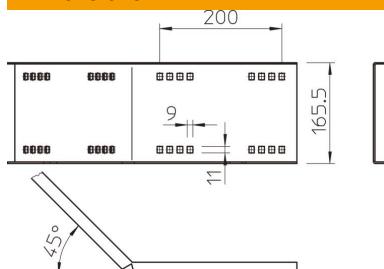

### Master data

Item number	6227902
Description 1	45° inside angle connector
Description 2	for wide span system 160
Manufacturer	OBO
Dimension	160x500
Material	Steel
Surface	Strip galvanized
Surface standard	DIN EN 10346
Smallest sales unit	1
Unit of quantity	Piece
Weight	234 kg
Weight unit	kg/100 pc.

### Dimensions

Length	540 mm
Width	20 mm
Height	160 mm
Plate thickness	2.5 mm