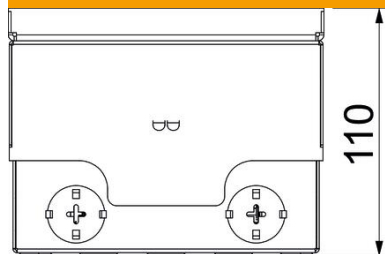

| | |
|---------------------|--------------------------------|
| Item number | 7368409 |
| Type | UDHOME2 VT2 V |
| Description 1 | Floor socket |
| Description 2 | w.tube body, double VDE socket |
| Manufacturer | OBO |
| Dimension | 140x140x110 |
| Material | Stainless steel |
| Surface | shot peening |
| Surface standard | |
| Smallest sales unit | 1 |
| Unit of quantity | Piece |
| Weight | 297 kg |
| Weight unit | kg/100 pc. |

Technical data sheet

UDHOME2 floor socket, with tube body, double VDE, stainless steel

Item number: 7368409

Dimensions

| | |
|--------|--------|
| Length | 140 mm |
| Width | 140 mm |

Technical data

| | |
|----------------------------------------|---------------------|
| Number of mounting boxes | 1 |
| Version for | Square |
| Cable outlet version | Lowerable tube body |
| Equipment | Double VDE socket |
| Floor covering protection frame | no |
| Floor care | Wet |
| Cover version | Decorative plate |
| Floor height, max. | 135 mm |
| Floor height, min. | 110 mm |
| Suitable for raised floor installation | no |
| Suitable for cavity floor installation | yes |
| Suitable for wet care | yes |
| Suitable for underfloor ducts | no |
| Length of external dimensions | 140 mm |
| Length of installation dimensions | 140 mm |
| With floor covering recess | no |
| Protection rating (IP) when used | IP20 |
| Protection rating (IP) when unused | IP45 |
| Protection rating IK code | IK10 |
| Vertical load, large area | to 15,000 N |
| Vertical load, small area | to 3,000 N |
| Opening mechanism | Sash lock |