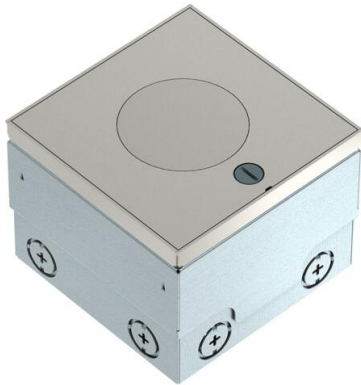

Technical data sheet

UDHOME2 floor socket, with tube body, double VDE, stainless steel

Item number: 7368409

Square floor socket for use in wet-care cavity and screed floors in indoor areas. Cable exit for height-adjustable tube body. Installation housing with pre-marked insertion openings for pipes (M20/M25). Cover adjustable to top edge of floor covering using four height-adjustment supports. The minimum installation depth is 110 mm, the height-adjustment range is +25 mm. The load-bearing capacity of 15 kN is only guaranteed when in an unused state.

The scope of delivery contains a double protective contact socket. Up to two modular data sockets (Keystones) can be installed with optional mounting supports.

A2 Stainless steel

KGT shot peening

Master data

| | |
|---------------------|--------------------------------|
| Item number | 7368409 |
| Type | UDHOME2 VT2 V |
| Description 1 | Floor socket |
| Description 2 | w.tube body, double VDE socket |
| Manufacturer | OBO |
| Dimension | 140x140x110 |
| Material | Stainless steel |
| Surface | shot peening |
| Surface standard | |
| Smallest sales unit | 1 |
| Unit of quantity | Piece |
| Weight | 297 kg |
| Weight unit | kg/100 pc. |