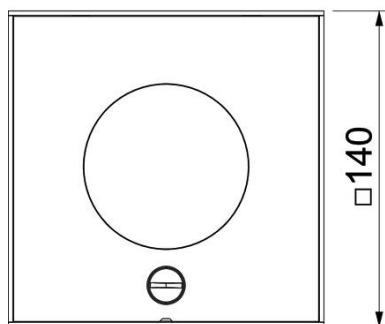

Technical data sheet

UDHOME2 floor socket, with tube body, double VDE, stainless steel

Item number: 7368409

Dimensions

| | |
|--------|--------|
| Length | 140 mm |
| Width | 140 mm |

Technical data

| | |
|----------------------------------------|---------------------|
| Number of mounting boxes | 1 |
| Version for | Square |
| Cable outlet version | Lowerable tube body |
| Equipment | Double VDE socket |
| Floor covering protection frame | no |
| Floor care | Wet |
| Cover version | Decorative plate |
| Floor height, max. | 135 mm |
| Floor height, min. | 110 mm |
| Suitable for raised floor installation | no |
| Suitable for cavity floor installation | yes |
| Suitable for wet care | yes |
| Suitable for underfloor ducts | no |
| Length of external dimensions | 140 mm |
| Length of installation dimensions | 140 mm |
| With floor covering recess | no |
| Protection rating (IP) when used | IP20 |
| Protection rating (IP) when unused | IP45 |
| Protection rating IK code | IK10 |
| Vertical load, large area | to 15,000 N |
| Vertical load, small area | to 3,000 N |
| Opening mechanism | Sash lock |