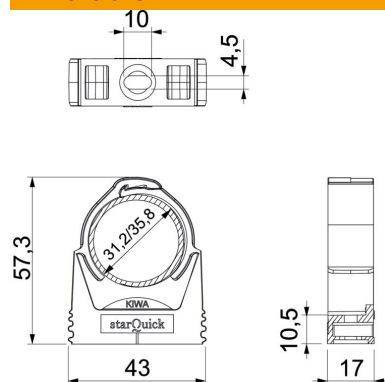

Technical data sheet

starQuick clip

Item number: 2146258

Highly stable clip to accept plastic and metal electrical and sanitary pipes, as well as the Quick Pipe electrical installation pipe. Universal fastening options on walls, ceilings and steel structures, both indoors and outdoors. Flexible clamping range of several millimetres. Toolless pipe mounting. Can be arranged to up to Ø 28 mm, also with OBO Quick starQuick clip. For high load values, can be combined with double bracket. Can be mounted on profile rails for variable spacings and numbers of clips.

PA Polyamide

Master data

Item number	2146258
Description 1	starQuick clip
Manufacturer	OBO
Dimension	31,2-35,8mm
Colour	Light grey; RAL 7035
Material	Polyamide
Smallest sales unit	50
Unit of quantity	Piece
Weight	1.23 kg
Weight unit	kg/100 pc.

Technical data sheet

starQuick clip

Item number: 2146258

Dimensions

Dimension A	43 mm
Dimension B	17 mm
Dimension E	10 mm
Dimension F	4.5 mm
Dimension h	10.5 mm
Dimension H	57.3 mm

Technical data

Expandable	yes
Number of cables/pipes	1
Fastening type	Screw hole
Breaking load	1 kN
Flame-resistant	acc. to VDE 0471/DIN 695 Part 2-1, test temperature 650°C
Closed	yes
Halogen-free	yes
With inlay	no
Nominal size/text	32-35
Snap system	yes
Quick clip installation	Duchgangsloch_mit_starQuick-Mutter_M6_oder_M8
Clamping range D, max.	35.8 mm
Clamping range D, min.	31.2 mm
UV-resistant	yes