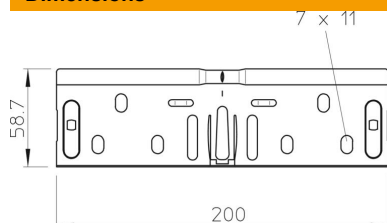

Technical data sheet

Straight connector set FS

Item number: 6068189

Quick connector set for straight, screwless connections of cable trays and fittings with a side height of 60 mm.
The continuous earthing connection is guaranteed without a screw connection.

St Steel

FS Strip galvanized

Master data

Item number	6068189
Type	RV 630 FS
Description 1	Straight connector set
Description 2	for cable tray
Manufacturer	OBO
Dimension	60x300
Material	Steel
Surface	Strip galvanized
Surface standard	DIN EN 10346
Smallest sales unit	10
Unit of quantity	Piece
Weight	24.5 kg
Weight unit	kg/100 pc.

Dimensions

Dimension	200 x 58,7
Length	200 mm
Width	300 mm
Width	12 in
Height	60 mm
Height	2 in
Plate thickness	0.75 mm

Technical data sheet

Straight connector set FS

Item number: 6068189

Technical data

Version for	Straight connector
Maintain electrical functions	yes
Suitable for mesh cable tray	no
Suitable for cable ladder	no
Suitable for cable tray	yes
Suitable for cable tray system height	60 mm
Adjustable connector, horizontal	no
Articulated connector, vertical	no
Rustproof steel, pickled	no
Connection type	Screwless connector