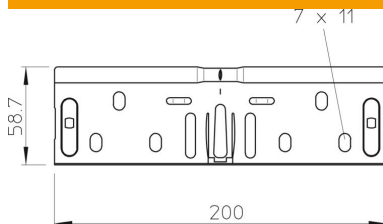

Technical data sheet

Straight connector set FS

Item number: 6068154

Quick connector set for straight, screwless connections of cable trays and fittings with a side height of 60 mm.
The continuous earthing connection is guaranteed without a screw connection.

St Steel

FS Strip galvanized

Master data

Item number	6068154
Description 1	Straight connector set
Description 2	for cable tray
Manufacturer	OBO
Dimension	60x100
Material	Steel
Surface	Strip galvanized
Surface standard	DIN EN 10346
Smallest sales unit	10
Unit of quantity	Piece
Weight	19.4 kg
Weight unit	kg/100 pc.

Dimensions

Dimension	200 x 58,7
Length	200 mm
Width	100 mm
Width	4 in
Height	60 mm
Height	2 in
Plate thickness	0.75 mm

Technical data sheet

Straight connector set FS

Item number: 6068154

Technical data

Version for	Straight connector
Maintain electrical functions	yes
Suitable for mesh cable tray	no
Suitable for cable ladder	no
Suitable for cable tray	yes
Suitable for cable tray system height	60 mm
Adjustable connector, horizontal	no
Articulated connector, vertical	no
Rustproof steel, pickled	no
Connection type	Screwless connector