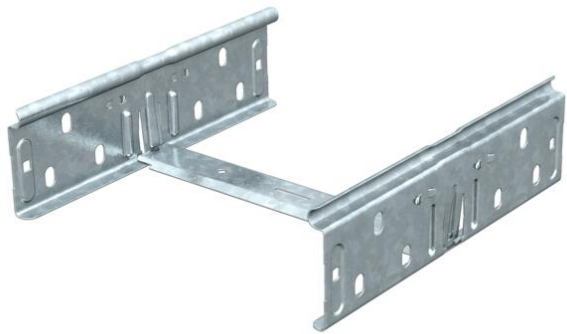

Technical data sheet

Straight connector set FS

Item number: 6068154

Quick connector set for straight, screwless connections of cable trays and fittings with a side height of 60 mm.
The continuous earthing connection is guaranteed without a screw connection.

St Steel

FS Strip galvanized

Master data

Item number	6068154
Description 1	Straight connector set
Description 2	for cable tray
Manufacturer	OBO
Dimension	60x100
Material	Steel
Surface	Strip galvanized
Surface standard	DIN EN 10346
Smallest sales unit	10
Unit of quantity	Piece
Weight	19.4 kg
Weight unit	kg/100 pc.

Dimensions

Dimension	200 x 58,7
Length	200 mm
Width	100 mm
Width	4 in
Height	60 mm
Height	2 in
Plate thickness	0.75 mm

Technical data sheet

Straight connector set FS

Item number: 6068154

Technical data

Version for	Straight connector
Maintain electrical functions	yes
Suitable for mesh cable tray	no
Suitable for cable ladder	no
Suitable for cable tray	yes
Suitable for cable tray system height	60 mm
Adjustable connector, horizontal	no
Articulated connector, vertical	no
Rustproof steel, pickled	no
Connection type	Screwless connector