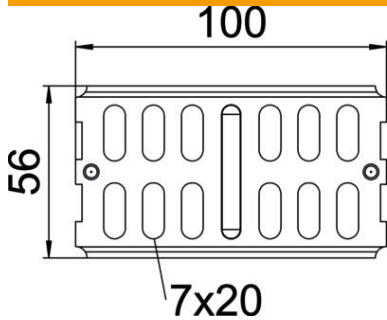

Technical data sheet

Straight connector 60 FSK, black

Item number: 6067097

Straight connector for the straight connection of cable trays and fittings with a side height of 60 mm. Powder-coated in jet black (RAL 9005) Including appropriate fastening material.

St Steel

P135 PES135 - Polyester

Master data

Item number	6067097
Type	RLVK 60 FSK SW
Description 1	Straight connector
Description 2	for cable tray
Manufacturer	OBO
Dimension	60x100
Colour	Jet black; RAL 9005
Material	Steel
Surface	PES135 - Polyester
Surface standard	
Smallest sales unit	10
Unit of quantity	Piece
Weight	9.88 kg
Weight unit	kg/100 pc.

Technical data sheet

Straight connector 60 FSK, black

Item number: 6067097

Dimensions

Dimension	200 x 56
Length	100 mm
Width	3.5 mm
Height	56 mm
Plate thickness	2 mm

Technical data

Quantity of bolts	4 St.
Version for	Straight connector
Maintain electrical functions	no
Suitable for mesh cable tray	no
Suitable for cable ladder	no
Suitable for cable tray	yes
Suitable for cable tray system height	60 mm
Adjustable connector, horizontal	no
Articulated connector, vertical	no
Rustproof steel, pickled	no
Connection type	Screw connector
Wide-span version	no