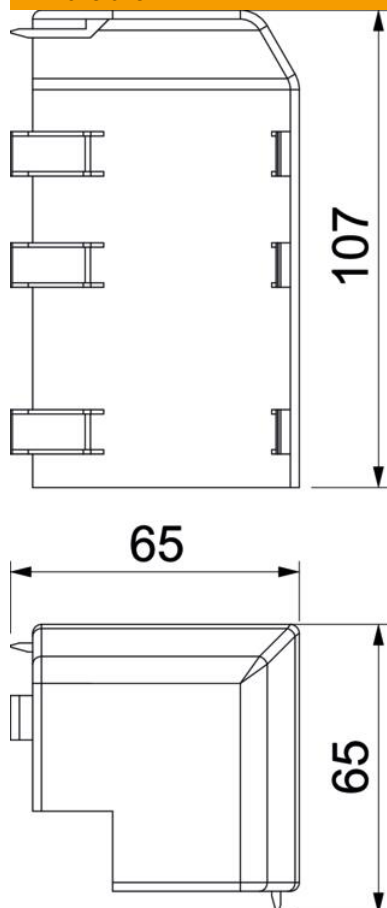

## External corner Rauduo AE40105

Item number: 6132166

External corner as a fitting for changing the direction of the Rauduo trunking system.  
Can be attached using moulded snap-in hooks.

**PVC** Polyvinylchloride

### Master data

Item number	6132166
Type	RD AE40105 cws
Description 1	External corner
Description 2	RAUDUO 40x105 9001
Manufacturer	OBO
Colour	Cream; RAL 9001
Material	Polyvinylchloride
Smallest sales unit	10
Unit of quantity	Piece
Weight	4.25 kg
Weight unit	kg/100 pc.

# Technical data sheet

External corner Rauduo AE40105

Item number: 6132166

## Dimensions

Length	107 mm
Height	75 mm