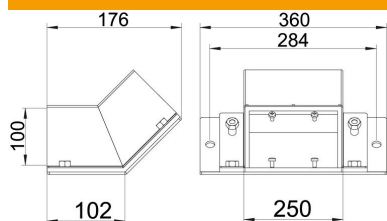

### Master data

Item number	7216451
Type	PLMR-LR 1025 A2
Description 1	Level, rising
Manufacturer	OBO
Dimension	185x310x150
Material	Stainless steel
Smallest sales unit	1
Unit of quantity	Piece
Weight	98 kg
Weight unit	kg/100 pc.

### Dimensions

Dimension A	310 mm
Dimension B	253 mm
Dimension d min.	170 mm
Dimension H	143 mm