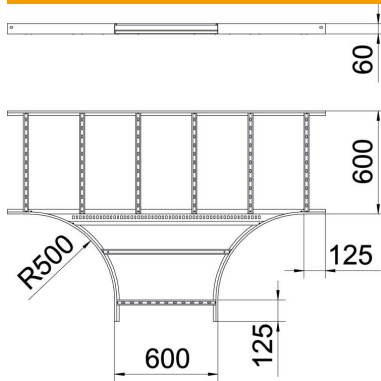

Technical data sheet

T piece 60 FT

Item number: 6213880

T piece, horizontal, for all cable ladder types of 60 mm side height.
Connectors should be ordered separately and in the appropriate quantity.

St Steel

FT Hot-dip galvanised

Master data

Item number	6213880
Type	LT 660 R5 FT
Description 1	T piece
Description 2	for cable ladder, horizontal
Manufacturer	OBO
Dimension	60x600
Material	Steel
Surface	Hot-dip galvanised
Surface standard	DIN EN ISO 1461
Smallest sales unit	1
Unit of quantity	Piece
Weight	1039 kg
Weight unit	kg/100 pc.

Technical data sheet

T piece 60 FT

Item number: 6213880

Dimensions

Width	600 mm
Height	60 mm
Dimension B	600 mm
Dimension R	500 mm

Technical data

Version of the rungs	Profile unperforated
Side rail version	Flat profile
Type	Exit symmetrical
Maintain electrical functions	no
Rustproof steel, pickled	no
Wide-span version	no
Rail thickness	1.5 mm