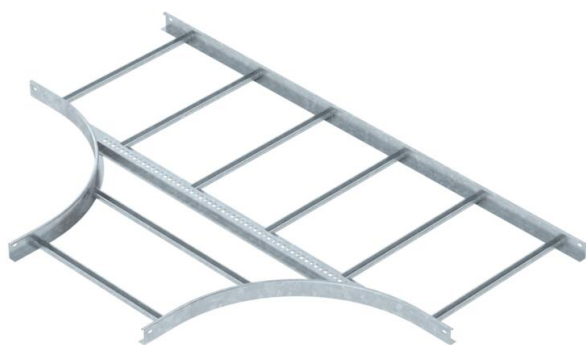

Technical data sheet

T piece 60 FT

Item number: 6213880

T piece, horizontal, for all cable ladder types of 60 mm side height.
Connectors should be ordered separately and in the appropriate quantity.

St Steel

FT Hot-dip galvanised

Master data

Item number	6213880
Type	LT 660 R5 FT
Description 1	T piece
Description 2	for cable ladder, horizontal
Manufacturer	OBO
Dimension	60x600
Material	Steel
Surface	Hot-dip galvanised
Surface standard	DIN EN ISO 1461
Smallest sales unit	1
Unit of quantity	Piece
Weight	1039 kg
Weight unit	kg/100 pc.

Technical data sheet

T piece 60 FT

Item number: 6213880

Dimensions

Width	600 mm
Height	60 mm
Dimension B	600 mm
Dimension R	500 mm

Technical data

Version of the rungs	Profile unperforated
Side rail version	Flat profile
Type	Exit symmetrical
Maintain electrical functions	no
Rustproof steel, pickled	no
Wide-span version	no
Rail thickness	1.5 mm