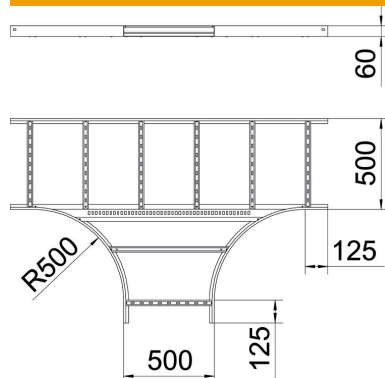

## T piece 60 FS

Item number: 6213788

T piece, horizontal, for all cable ladder types of 60 mm side height.  
Connectors should be ordered separately and in the appropriate quantity.

**St** Steel

**FS** Strip galvanized

### Master data

Item number	6213788
Type	LT 650 R5 FS
Description 1	T piece
Description 2	for cable ladder, horizontal
Manufacturer	OBO
Dimension	60x500
Material	Steel
Surface	Strip galvanized
Surface standard	DIN EN 10346
Smallest sales unit	1
Unit of quantity	Piece
Weight	872 kg
Weight unit	kg/100 pc.

## Dimensions

Width	500 mm
Height	60 mm
Dimension B	500 mm
Dimension R	500 mm

## Technical data

Version of the rungs	Profile unperforated
Side rail version	Flat profile
Type	Exit symmetrical
Maintain electrical functions	no
Rustproof steel, pickled	no
Wide-span version	no
Rail thickness	1.5 mm