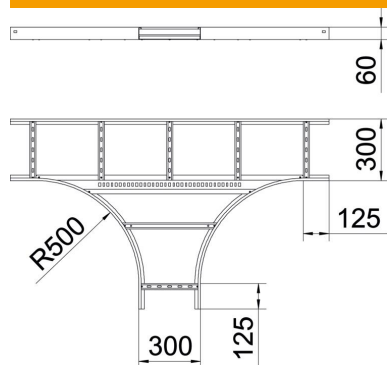

Technical data sheet

T piece 60 FT

Item number: 6213874

T piece, horizontal, for all cable ladder types of 60 mm side height.
Connectors should be ordered separately and in the appropriate quantity.

St Steel

FT Hot-dip galvanised

Master data

Item number	6213874
Type	LT 630 R5 FT
Description 1	T piece
Description 2	for cable ladder, horizontal
Manufacturer	OBO
Dimension	60x300
Material	Steel
Surface	Hot-dip galvanised
Surface standard	DIN EN ISO 1461
Smallest sales unit	1
Unit of quantity	Piece
Weight	723 kg
Weight unit	kg/100 pc.

Technical data sheet

T piece 60 FT

Item number: 6213874

Dimensions

Width	300 mm
Height	60 mm
Dimension B	300 mm
Dimension R	500 mm

Technical data

Version of the rungs	Profile unperforated
Side rail version	Flat profile
Type	Exit symmetrical
Maintain electrical functions	no
Rustproof steel, pickled	no
Wide-span version	no
Rail thickness	1.5 mm