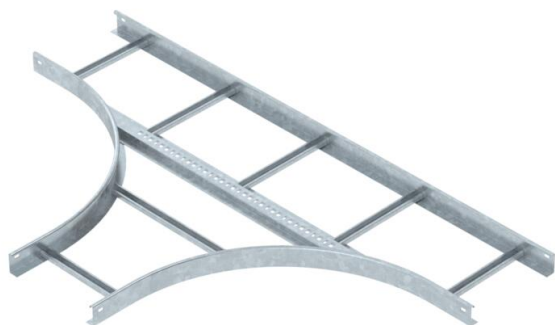

Technical data sheet

T piece 60 FT

Item number: 6213874

T piece, horizontal, for all cable ladder types of 60 mm side height.
Connectors should be ordered separately and in the appropriate quantity.

St Steel

FT Hot-dip galvanised

Master data

Item number	6213874
Type	LT 630 R5 FT
Description 1	T piece
Description 2	for cable ladder, horizontal
Manufacturer	OBO
Dimension	60x300
Material	Steel
Surface	Hot-dip galvanised
Surface standard	DIN EN ISO 1461
Smallest sales unit	1
Unit of quantity	Piece
Weight	723 kg
Weight unit	kg/100 pc.

Technical data sheet

T piece 60 FT

Item number: 6213874

Dimensions

Width	300 mm
Height	60 mm
Dimension B	300 mm
Dimension R	500 mm

Technical data

Version of the rungs	Profile unperforated
Side rail version	Flat profile
Type	Exit symmetrical
Maintain electrical functions	no
Rustproof steel, pickled	no
Wide-span version	no
Rail thickness	1.5 mm