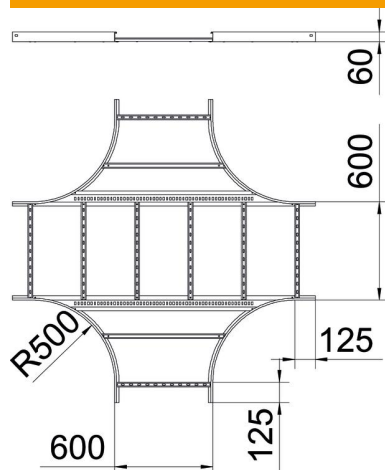

## Cross-over 60 FS

Item number: 6214440

Cross-over for the creation of horizontal branches, fitting for cable ladders of side height 60 mm. With connector perforation. Can be used in indoor areas. Connector and fastening material must be ordered separately. Fittings must be supported by the support structure.

### Master data

Item number	6214440
Type	LK 660 R5 FS
Description 1	Cross over
Description 2	for cable ladder, horizontal
Manufacturer	OBO
Dimension	60x600
Material	Steel
Surface	Strip galvanized
Surface standard	DIN EN 10346
Smallest sales unit	1
Unit of quantity	Piece
Weight	1475 kg
Weight unit	kg/100 pc.

### Dimensions

Width	600 mm
Height	60 mm
Dimension B	600 mm
Dimension R	500 mm

### Technical data

Version of the rungs	Profile unperforated
Side rail version	Flat profile
Maintain electrical functions	no
Rustproof steel, pickled	no
Wide-span version	no
Rail thickness	1.5 mm