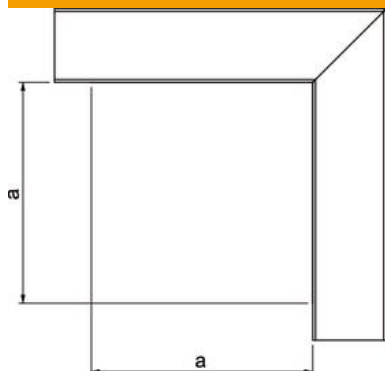

Technical data sheet

Flat angle, for cable trunking type LKM 60060

Item number: 6249485

Flat angle including cover for changing the direction of the LKM ducts.
Equipotential bonding without additional aids, between base and cover

St Steel

FSK Strip galvanized / plastic coated

Master data

Item number	6249485
Type	LKM F60060RW
Description 1	Flat angle
Description 2	with cover
Manufacturer	OBO
Dimension	60x60mm
Colour	Pure white; RAL 9010
Material	Steel
Surface	Strip galvanized / plastic coated
Surface standard	DIN EN 10346
Smallest sales unit	1
Unit of quantity	Piece
Weight	54.7 kg
Weight unit	kg/100 pc.

Technical data sheet

Flat angle, for cable trunking type LKM 60060

Item number: 6249485

Dimensions

Length	140 mm
Width	60 mm
Height	64 mm
Dimension a	140 mm

Technical data

Version for	Base and cover
Fastening type	Base perforation
Maintain electrical functions for duct dimension	no
Halogen-free	yes
Duct height, min.	64 mm
Trunking depth	64 mm
Protection rating	IP30
Protective film	no
Protection rating IK code	IK10
Permitted temperature range, max.	90 °C
Permitted temperature range, min.	-5 °C
Angle range, min.	90 mm