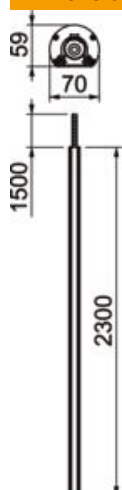

Technical data sheet

Service pole, type ISSRM45F

Item number: 6290095

ISS aluminium service pole with a flexible hose to the ceiling and a 45 mm system opening.

Set consisting of:

1 one-compartment pole with flexible hose to ceiling

Total length: 2,300 mm

1 flexible hose, length: 1,500 mm

1 aluminium cover

Length: 2,300 mm

The design of this ISS service pole is based on an extremely slender, round aluminium profile, which has a smooth cover of the Rapid 45 device installation trunking series as its front side. The 45 mm system opening is suitable for direct acceptance of Modul 45® switching and connection devices.

The floor plate as a stand, type SFISSF, and the hose connection to the ceiling, type SAISSF, should be ordered separately (see articles below).

Alu Aluminium

Master data

Item number	6290095
Type	ISSRM45FRW
Description 1	Service pole
Description 2	floor/ceiling tube HT
Manufacturer	OBO
Dimension	2300x70x59
Colour	Pure white; RAL 9010
Material	Aluminium
Smallest sales unit	1
Unit of quantity	Piece
Weight	380 kg
Weight unit	kg/100 pc.

Technical data sheet

Service pole, type ISSRM45F

Item number: 6290095

Dimensions

Length	2,300 mm
Width	70 mm
Height	59 mm

Technical data

Number of usable covers	1
Number of compartments	1 St.
Version for	Single-sided
Fastening type	Stand
Floor mounting	yes
Ceiling mounting	yes
Continuous profile	yes
Halogen-free	yes
Height compensation, max.	1500 mm
Height compensation, min.	0 mm
Cable entry	Top
Cover width	45 mm
Changes according to location	yes
Pole shape	Round
Pole height, max.	3800 mm
Pole height, min.	2300 mm
Adjustable	yes
Pre-wired	no