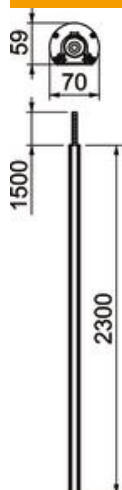

## Service pole, type ISSRM45F

Item number: 6290097

ISS aluminium service pole with a flexible hose to the ceiling and a 45 mm system opening.

Set consisting of:

1 one-compartment pole with flexible hose to ceiling

Total length: 2,300 mm

1 flexible hose, length: 1,500 mm

1 aluminium cover

Length: 2,300 mm

The design of this ISS service pole is based on an extremely slender, round aluminium profile, which has a smooth cover of the Rapid 45 device installation trunking series as its front side. The 45 mm system opening is suitable for direct acceptance of Modul 45® switching and connection devices.

### Master data

Item number	6290097
Type	ISSRM45FEL
Description 1	Service pole
Description 2	floor/ceiling tube HT
Manufacturer	OBO
Dimension	2300x70x59
Material	Aluminium
Surface	Anodised
Surface standard	
Smallest sales unit	1
Unit of quantity	Piece
Weight	380 kg
Weight unit	kg/100 pc.

## Dimensions

Length	2,300 mm
Width	70 mm
Height	59 mm