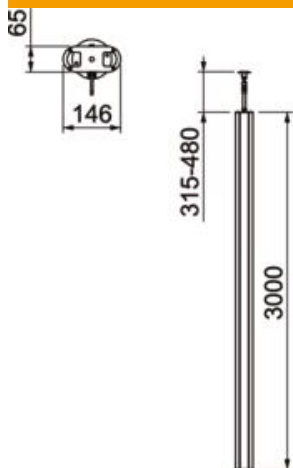

Technical data sheet

Service pole, type ISSOG70140

Item number: 6289088

ISS service pole, oval shape, aluminium, with a 76.5 mm system opening.

Set consists of:

1 single-compartment column with clamping attachment

Total length: 3,315–3,480 mm

1 single-compartment pole with clamping device

1 trunking installation profile

Length 3,000 mm

1 aluminium cover

Length: 3,000 mm

The area for device installation is suitable for accepting front-locking accessory mounting boxes of the series 71GD...

The following accessories can be used, depending on the mounting situation.

Alu Aluminium

EL Anodised

Master data

Item number	6289088
Type	ISSOG70140EL
Description 1	Service pole
Description 2	Floor/ceiling
Manufacturer	OBO
Dimension	3000x146x65
Material	Aluminium
Surface	Anodised
Surface standard	
Smallest sales unit	1
Unit of quantity	Piece
Weight	700 kg
Weight unit	kg/100 pc.

Technical data sheet

Service pole, type ISSOG70140

Item number: 6289088

Dimensions

Length	3,000 mm
Width	146 mm
Height	65 mm

Technical data

Number of usable covers	1
Number of compartments	1 St.
Version for	Single-sided
Fastening type	Tension
Floor mounting	yes
Ceiling mounting	yes
Continuous profile	yes
Halogen-free	yes
Height compensation, max.	480 mm
Height compensation, min.	315 mm
Cable entry	Top/bottom
Cover width	76.5 mm
Changes according to location	no
Pole shape	Oval
Pole height, max.	3480 mm
Pole height, min.	3315 mm
Adjustable	yes
Pre-wired	no