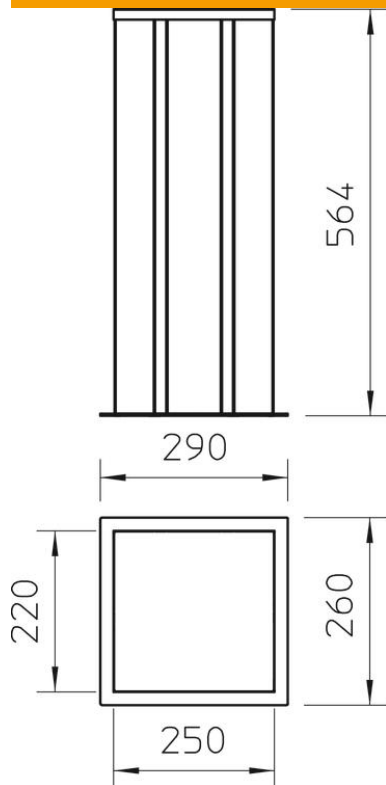

Technical data sheet

Service pole, type ISSHS6

Item number: 6290073

ISS service pole centre.

Empty, can be equipped from all four sides with standard devices (socket, telephone, etc.). Two sides of the installation centre can be equipped in two compartments, the other two sides in one. Each installation compartment can accept 5 devices, the entire installation centre accepts max. 30 devices. Direct fastening on floor possible. Accessory mounting boxes to be ordered separately.

Alu Aluminium

EL Anodised

Master data

Item number	6290073
Type	ISSHS6EL
Description 1	Service post centre
Manufacturer	OBO
Dimension	564x290x260
Material	Aluminium
Surface	Anodised
Surface standard	
Smallest sales unit	1
Unit of quantity	Piece
Weight	720 kg
Weight unit	kg/100 pc.

Technical data sheet

Service pole, type ISSHS6

Item number: 6290073

Dimensions

Length	564 mm
Width	290 mm
Height	260 mm

Technical data

Number of usable covers	6
Number of compartments	6 St.
Version for	Miscellaneous
Fastening type	Bolts
Floor mounting	yes
Ceiling mounting	no
Continuous profile	yes
Halogen-free	yes
Cable entry	Bottom
Cover width	76.5 mm
Changes according to location	no
Pole shape	Rectangular
Pole height, min.	564 mm
Adjustable	no
Pre-wired	no