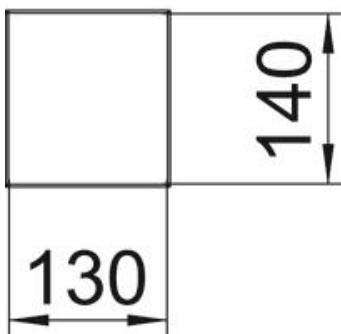

Alu Aluminium

EL Anodised

Master data

Item number	6290043
Type	ISSHS140700EL
Description 1	Service pole
Description 2	floor
Manufacturer	OBO
Dimension	675x130x140
Material	Aluminium
Surface	Anodised
Surface standard	
Smallest sales unit	1
Unit of quantity	Piece
Weight	466 kg
Weight unit	kg/100 pc.

Technical data sheet

Service pole, type ISSHS140700

Item number: 6290043

Dimensions

Length	675 mm
Width	130 mm
Height	140 mm

Technical data

Number of usable covers	2
Number of compartments	2 St.

Technical data sheet

Service pole, type ISSHS140700

Item number: 6290043

Technical data

Version for	Double-sided
Fastening type	Bolts
Floor mounting	yes
Ceiling mounting	no
Continuous profile	yes
Halogen-free	yes
Cable entry	Bottom
Cover width	76.5 mm
Changes according to location	no
Pole shape	Rectangular
Pole height, min.	675 mm
Adjustable	no
Pre-wired	no