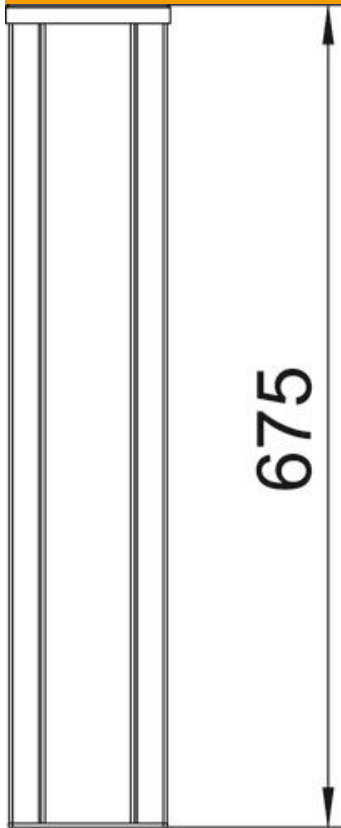

Technical data sheet

Service pole, type ISSHS140700

Item number: 6290043

ISS aluminium service pole, 2-compartment, with a 76.5 mm system opening.

Empty, equippable with standard devices (socket, telephone, etc.), max. 10 devices.

Alu Aluminium

EL Anodised

Master data

Item number	6290043
Type	ISSHS140700EL
Description 1	Service pole
Description 2	floor
Manufacturer	OBO
Dimension	675x130x140
Material	Aluminium
Surface	Anodised
Surface standard	
Smallest sales unit	1
Unit of quantity	Piece
Weight	466 kg
Weight unit	kg/100 pc.

Technical data sheet

Service pole, type ISSHS140700

Item number: 6290043

Dimensions

Length	675 mm
Width	130 mm
Height	140 mm

Technical data

Number of usable covers	2
Number of compartments	2 St.

Technical data sheet

Service pole, type ISSHS140700

Item number: 6290043

Technical data

Version for	Double-sided
Fastening type	Bolts
Floor mounting	yes
Ceiling mounting	no
Continuous profile	yes
Halogen-free	yes
Cable entry	Bottom
Cover width	76.5 mm
Changes according to location	no
Pole shape	Rectangular
Pole height, min.	675 mm
Adjustable	no
Pre-wired	no