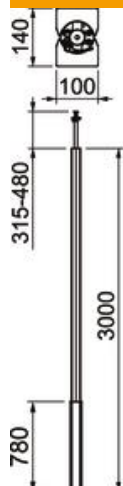

# Technical data sheet

Service pole, type ISS140100R

Item number: 6289073

ISS aluminium service pole with a thin tube to the ceiling.

Set consists of:

1 two-compartment pole with clamping fastening

Total length 3,315–3,480 mm

## Master data

Item number	6289073
Type	ISS140100REL
Description 1	Service pole
Description 2	floor/ceiling
Manufacturer	OBO
Dimension	3000x100x140
Material	Aluminium
Surface	Anodised
Surface standard	
Smallest sales unit	1
Unit of quantity	Piece
Weight	1390 kg
Weight unit	kg/100 pc.

# Technical data sheet

Service pole, type ISS140100R

Item number: 6289073

## Dimensions

Length	3,000 mm
Width	100 mm
Height	140 mm