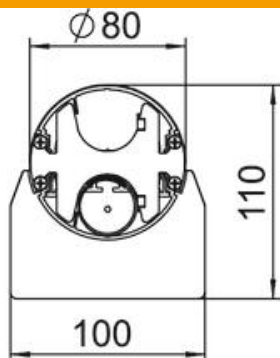

Total length: 2,300 mm

1 flexible hose, length: 1,500 mm

1 equippable aluminium installation compartment

Length: 780 mm

In areas for device installation, the service pole has a 76.5 mm system opening and is suitable for accepting front-locking accessory mounting boxes of the series 71GD... The floor plate as a stand, type SFISSF, and the hose connection to the ceiling, type SAISSF, should be ordered separately (see items below).

Alu Aluminium

EL Anodised

Master data

Item number	6289043
Type	ISS110100FEL
Description 1	Service pole
Description 2	floor/ceiling with hose
Manufacturer	OBO
Dimension	2300x100x110
Material	Aluminium
Surface	Anodised
Surface standard	
Smallest sales unit	1
Unit of quantity	Piece
Weight	790 kg
Weight unit	kg/100 pc.

Technical data sheet

Service pole, type ISS110100F

Item number: 6289043

Dimensions

Length	2,300 mm
Width	100 mm
Height	110 mm
Dimension A	780 mm
Dimension B	2,300 mm
Dimension C	1500 mm

Technical data

Number of usable covers	1
Number of compartments	1 St.

Technical data sheet

Service pole, type ISS110100F

Item number: 6289043

Technical data

Version for	Single-sided
Fastening type	Stand
Floor mounting	yes
Ceiling mounting	yes
Continuous profile	no
Halogen-free	yes
Height compensation, max.	1500 mm
Height compensation, min.	0 mm
Cable entry	Top
Cover width	76.5 mm
Changes according to location	yes
Pole shape	Installation space, angular/pole, round
Pole height, max.	3800 mm
Pole height, min.	2300 mm
Adjustable	yes
Pre-wired	no