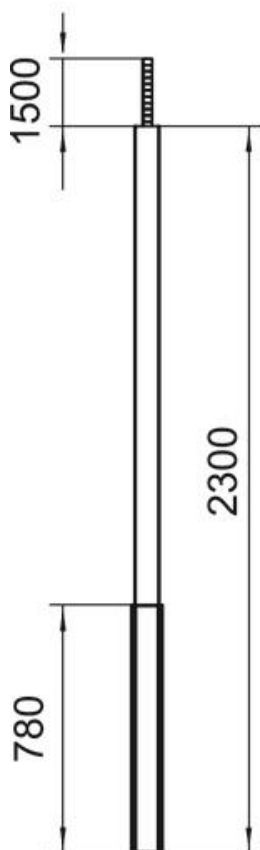

Total length: 2,300 mm

1 flexible hose, length: 1,500 mm

1 equippable aluminium installation compartment

Length: 780 mm

In areas for device installation, the service pole has a 76.5 mm system opening and is suitable for accepting front-locking accessory mounting boxes of the series 71GD... The floor plate as a stand, type SFISSF, and the hose connection to the ceiling, type SAISSF, should be ordered separately (see items below).

Alu Aluminium

EL Anodised

Master data

Item number	6289043
Type	ISS110100FEL
Description 1	Service pole
Description 2	floor/ceiling with hose
Manufacturer	OBO
Dimension	2300x100x110
Material	Aluminium
Surface	Anodised
Surface standard	
Smallest sales unit	1
Unit of quantity	Piece
Weight	790 kg
Weight unit	kg/100 pc.

Technical data sheet

Service pole, type ISS110100F

Item number: 6289043

Dimensions

Length	2,300 mm
Width	100 mm
Height	110 mm
Dimension A	780 mm
Dimension B	2,300 mm
Dimension C	1500 mm

Technical data

Number of usable covers	1
Number of compartments	1 St.

Technical data sheet

Service pole, type ISS110100F

Item number: 6289043

Technical data

Version for	Single-sided
Fastening type	Stand
Floor mounting	yes
Ceiling mounting	yes
Continuous profile	no
Halogen-free	yes
Height compensation, max.	1500 mm
Height compensation, min.	0 mm
Cable entry	Top
Cover width	76.5 mm
Changes according to location	yes
Pole shape	Installation space, angular/pole, round
Pole height, max.	3800 mm
Pole height, min.	2300 mm
Adjustable	yes
Pre-wired	no