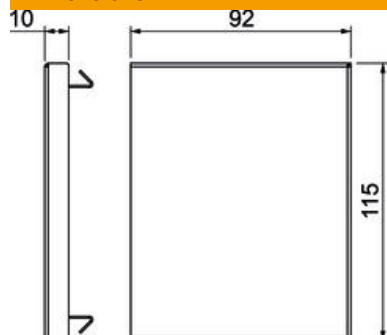

Technical data sheet

End piece, for device installation trunking Rapid 80 type
GS-90110
Item number: 6277170

End piece for GS device installation trunking.

St Steel

Master data

| | |
|---------------------|----------------------|
| Item number | 6277170 |
| Type | GS-E90110RW |
| Description 1 | End piece |
| Manufacturer | OBO |
| Dimension | 90x110x10 |
| Colour | Pure white; RAL 9010 |
| Material | Steel |
| Smallest sales unit | 1 |
| Unit of quantity | Piece |
| Weight | 12.5 kg |
| Weight unit | kg/100 pc. |

Technical data sheet

End piece, for device installation trunking Rapid 80 type
GS-90110

Item number: 6277170

Dimensions

| | |
|--------|--------|
| Length | 10 mm |
| Width | 115 mm |
| Height | 92 mm |

Technical data

| | |
|-----------------------------------|------------|
| Version for | Universal |
| Fastening type | Lockable |
| for duct width | 110 mm |
| for trunking height | 90 mm |
| Suitable for | Left/right |
| Halogen-free | yes |
| Cut lamination | yes |
| Protection rating | IP30 |
| Protective film | no |
| Protection rating IK code | IK10 |
| Permitted temperature range, max. | 60 °C |
| Permitted temperature range, min. | -25 °C |