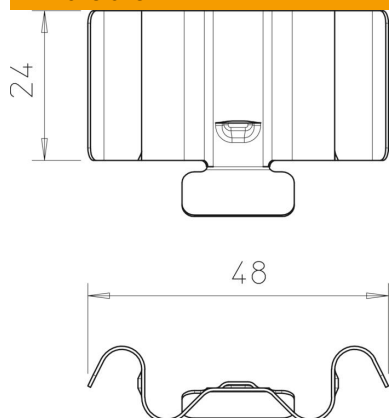

Technical data sheet

Spring element, side height 60 mm

Item number: 6068859

Spring element as accessory part (spare) for the RKS-Magic® cable tray of side height 60 mm.

CE

A2 Stainless steel

Master data

Item number	6068859
Type	FED 60 A2
Description 1	Spring element
Description 2	single
Manufacturer	OBO
Dimension	60mm
Material	Stainless steel
Smallest sales unit	50
Unit of quantity	Piece
Weight	0.761 kg
Weight unit	kg/100 pc.

Technical data sheet

Spring element, side height 60 mm

Item number: 6068859

Dimensions

Dimension	48x24
Width	48 mm
Height	60 mm

Technical data

Version for	Straight connector
Suitable for mesh cable tray	no
Suitable for cable ladder	no
Suitable for cable tray	yes
Adjustable connector, horizontal	no
Articulated connector, vertical	no
Rustproof steel, pickled	no
Connection type	Snap-in