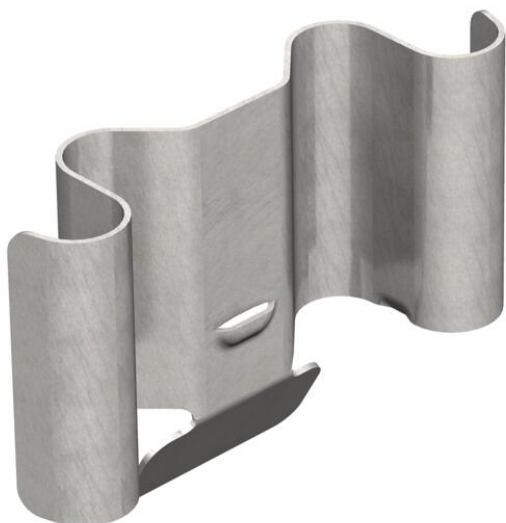

Technical data sheet

Spring element, side height 60 mm

Item number: 6068859

Spring element as accessory part (spare) for the RKS-Magic® cable tray of side height 60 mm.

CE

A2 Stainless steel

Master data

Item number	6068859
Type	FED 60 A2
Description 1	Spring element
Description 2	single
Manufacturer	OBO
Dimension	60mm
Material	Stainless steel
Smallest sales unit	50
Unit of quantity	Piece
Weight	0.761 kg
Weight unit	kg/100 pc.

Technical data sheet

Spring element, side height 60 mm

Item number: 6068859

Dimensions

Dimension	48x24
Width	48 mm
Height	60 mm

Technical data

Version for	Straight connector
Suitable for mesh cable tray	no
Suitable for cable ladder	no
Suitable for cable tray	yes
Adjustable connector, horizontal	no
Articulated connector, vertical	no
Rustproof steel, pickled	no
Connection type	Snap-in