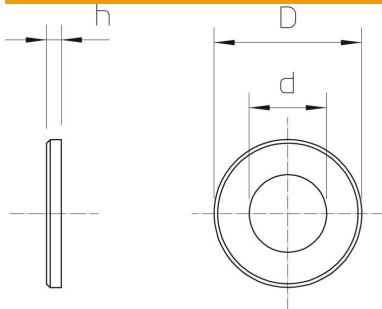

## Large washer

Item number: 6408703

Washer of particularly large outer diameter.

CE

A2 Stainless steel

### Master data

Item number	6408703
Type	DIN440 7 A2
Description 1	Washer
Description 2	to DIN 440
Manufacturer	OBO
Dimension	M6
Material	Stainless steel
Smallest sales unit	100
Unit of quantity	Piece
Weight	0.535 kg
Weight unit	kg/100 pc.

### Dimensions

Dimension d	6.6 mm
Dimension d max.	22 mm
Dimension d min.	22 mm
Dimension h	2 mm

### Technical data

Faceted	no
Thread	M6
Inner diameter	6.6 mm
Hole diameter	6.6 mm
Material thickness	2 mm
Hole shape	Round