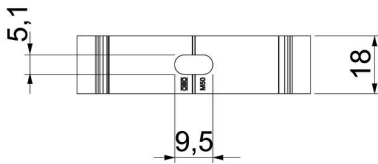

Slot for side alignment during mounting with wood screw or knock-in anchor.

Recommended fastening spacing 50–60 cm.

Alu Aluminium

Master data

| | |
|---------------------|------------|
| Item number | 2149925 |
| Type | ALQ M25 |
| Description 1 | Quick clip |
| Manufacturer | OBO |
| Dimension | M25 |
| Material | Aluminium |
| Smallest sales unit | 100 |
| Unit of quantity | Piece |
| Weight | 1.11 kg |
| Weight unit | kg/100 pc. |

Technical data sheet

Quick clip, aluminium

Item number: 2149925

Dimensions

| | |
|-------------|--------|
| Dimension A | 31 mm |
| Dimension B | 18 mm |
| Dimension E | 5.1 mm |
| Dimension F | 9.5 mm |
| Dimension h | 22 mm |
| Dimension H | 30 mm |

Technical data

| | |
|------------------------|------------|
| Expandable | no |
| Number of cables/pipes | 1 |
| Fastening type | Screw hole |
| Closed | no |
| Halogen-free | no |
| With inlay | no |
| Nominal size/text | 25 |
| Clamping range D, max. | 25 mm |
| Clamping range D, min. | 25 mm |
| UV-resistant | yes |