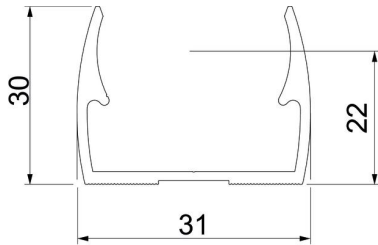

Slot for side alignment during mounting with wood screw or knock-in anchor.

Recommended fastening spacing 50–60 cm.

Alu Aluminium

Master data

| | |
|---------------------|------------|
| Item number | 2149925 |
| Type | ALQ M25 |
| Description 1 | Quick clip |
| Manufacturer | OBO |
| Dimension | M25 |
| Material | Aluminium |
| Smallest sales unit | 100 |
| Unit of quantity | Piece |
| Weight | 1.11 kg |
| Weight unit | kg/100 pc. |

Technical data sheet

Quick clip, aluminium

Item number: 2149925

Dimensions

| | |
|-------------|--------|
| Dimension A | 31 mm |
| Dimension B | 18 mm |
| Dimension E | 5.1 mm |
| Dimension F | 9.5 mm |
| Dimension h | 22 mm |
| Dimension H | 30 mm |

Technical data

| | |
|------------------------|------------|
| Expandable | no |
| Number of cables/pipes | 1 |
| Fastening type | Screw hole |
| Closed | no |
| Halogen-free | no |
| With inlay | no |
| Nominal size/text | 25 |
| Clamping range D, max. | 25 mm |
| Clamping range D, min. | 25 mm |
| UV-resistant | yes |