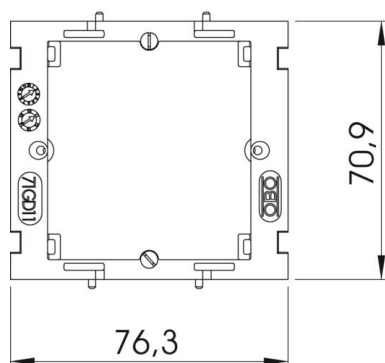

PA Polyamide

Master data

Item number	6288577
Type	71MTD
Description 1	Mounting plate
Description 2	single for data technology
Manufacturer	OBO
Dimension	14x76x71
Colour	Light grey; RAL 7035
Material	Polyamide
Smallest sales unit	5
Unit of quantity	Piece
Weight	1.64 kg
Weight unit	kg/100 pc.
CO Footprint (GWP) Cradle-to-Gate	0,1116 kg COe / 1 Piece

Technical data sheet

Mounting support for data technology

Item number: 6288577

Dimensions

Length	71 mm
Width	76 mm
Height	14 mm

Technical data

Number of units	1
Version for	Open
Fastening track	Other
Halogen-free	yes
With connection compartment	no
Box mounting type	Front
Accessory mounting type	Bolts
Strain relief option	no