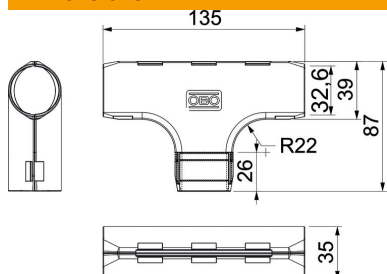

### Master data

Item number	2153957
Type	3000 TMS M32 RW
Description 1	Quick pipe T piece
Manufacturer	OBO
Dimension	M32
Colour	Pure white; RAL 9010
Material	Polypropylene
Smallest sales unit	5
Unit of quantity	Piece
Weight	2.511 kg
Weight unit	kg/100 pc.

## Dimensions

Dimension B	39 mm
Dimension B2	135 mm
Dimension d	32.6 mm
Dimension L	87 mm
Dimension L1	26 mm
Dimension R	22 mm

## Technical data

Version for	Connector
Shape	T piece
Size	M32
Halogen-free	yes
With sleeve	no
Brushed surface	no
Polished surface	no
Permitted temperature range, max.	60 °C
Permitted temperature range, min.	0 °C