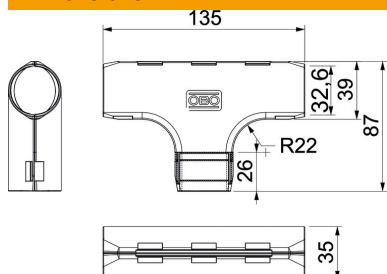

Technical data sheet

Quick pipe T piece, light grey

Item number: 2153845

Fitting for plastic electrical installation pipes to create T branches. Suitable for Quick pipe pipes or corrugated pipes. Toolless closing and opening. Can be used in a temperature range of -25 to +60 °C.

PP Polypropylene

Master data

Item number	2153845
Type	3000 TMS M32 LGR
Description 1	Quick pipe T piece
Manufacturer	OBO
Dimension	M32
Colour	Light grey; RAL 7035
Material	Polypropylene
Smallest sales unit	5
Unit of quantity	Piece
Weight	2.511 kg
Weight unit	kg/100 pc.

Technical data sheet

Quick pipe T piece, light grey

Item number: 2153845

Dimensions

Dimension B	39 mm
Dimension B2	135 mm
Dimension d	32.6 mm
Dimension L	87 mm
Dimension L1	26 mm
Dimension R	22 mm

Technical data

Version for	Connector
Shape	T piece
Size	M32
Halogen-free	yes
With sleeve	no
Brushed surface	no
Polished surface	no
Permitted temperature range, max.	60 °C
Permitted temperature range, min.	0 °C