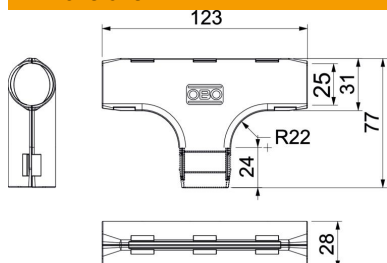

### Master data

|                     |                      |
|---------------------|----------------------|
| Item number         | 2153843              |
| Type                | 3000 TMS M25 LGR     |
| Description 1       | Quick pipe T piece   |
| Manufacturer        | OBO                  |
| Dimension           | M25                  |
| Colour              | Light grey; RAL 7035 |
| Material            | Polypropylene        |
| Smallest sales unit | 5                    |
| Unit of quantity    | Piece                |
| Weight              | 1.977 kg             |
| Weight unit         | kg/100 pc.           |

### Dimensions

|              |        |
|--------------|--------|
| Dimension B  | 31 mm  |
| Dimension B2 | 123 mm |
| Dimension d  | 25 mm  |
| Dimension L  | 77 mm  |
| Dimension L1 | 24 mm  |
| Dimension R  | 22 mm  |

### Technical data

|                                   |           |
|-----------------------------------|-----------|
| Version for                       | Connector |
| Shape                             | T piece   |
| Size                              | M25       |
| Halogen-free                      | yes       |
| With sleeve                       | no        |
| Brushed surface                   | no        |
| Polished surface                  | no        |
| Permitted temperature range, max. | 60 °C     |
| Permitted temperature range, min. | 0 °C      |