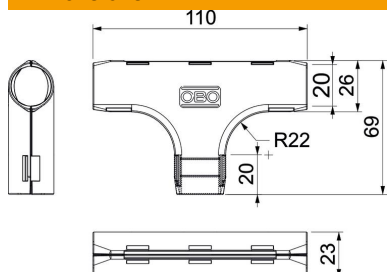

Technical data sheet

Quick pipe T piece, pure white

Item number: 2153953

Fitting for plastic electrical installation pipes to create T branches. Suitable for Quick pipe pipes or corrugated pipes. Toolless closing and opening. Can be used in a temperature range of -25 to +60 °C.

PP Polypropylene

Master data

Item number	2153953
Description 1	Quick pipe T piece
Manufacturer	OBO
Dimension	M20
Colour	Pure white; RAL 9010
Material	Polypropylene
Smallest sales unit	5
Unit of quantity	Piece
Weight	1.401 kg
Weight unit	kg/100 pc.

Technical data sheet

Quick pipe T piece, pure white

Item number: 2153953

Dimensions

Dimension B	26 mm
Dimension B2	110 mm
Dimension d	20 mm
Dimension L	69 mm
Dimension L1	20 mm
Dimension R	22 mm

Technical data

Version for	Connector
Shape	T piece
Size	M20
Halogen-free	yes
With sleeve	no
Brushed surface	no
Polished surface	no
Permitted temperature range, max.	60 °C
Permitted temperature range, min.	0 °C