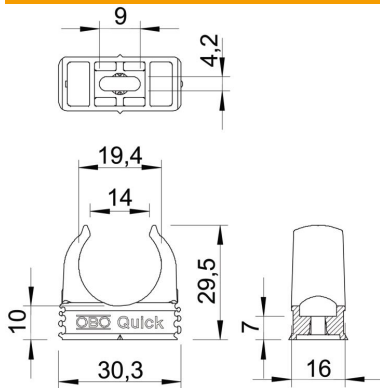

## Quick clip, black

Item number: 2149563

Flush-mounted clip to accept metric steel armoured pipes and heavy-duty insulating pipes, as well as Quick Pipe electrical installation pipes. Universal fastening options on walls and ceilings, both in indoor and protected outdoor areas. With slot for side alignment during mounting with wood screw or knock-in anchor. Toolless pipe mounting. Can also be arranged with OBO Multi-Quick or starQuick clip. M16 - M32 size can be screwed onto M6 thread. Recommended fastening spacing 50–60 cm, for max. extraction values F at a room temperature of 20 °C, see the table.

### Master data

Item number	2149563
Type	2955 M20 SW
Description 1	Quick clip
Manufacturer	OBO
Dimension	M20
Colour	Jet black; RAL 9005
Material	Polypropylene
Smallest sales unit	100
Unit of quantity	Piece
Weight	0.325 kg
Weight unit	kg/100 pc.

## Dimensions

Dimension A	30.3 mm
Dimension B	16 mm
Dimension C	14 mm
Dimension D	19.4 mm
Dimension E	9 mm
Dimension F	4.2 mm
Dimension h	10 mm
Dimension H	29.5 mm

## Technical data

Expandable	yes
Number of cables/pipes	1
Pull-out value	75 N
Fastening type	Screw hole
Closed	no
Halogen-free	yes
With inlay	no
Nominal size/text	M20
Quick clip installation	Durchgangsloch,_auf_M6_Gewinde_aufschraubbar
UV-resistant	no