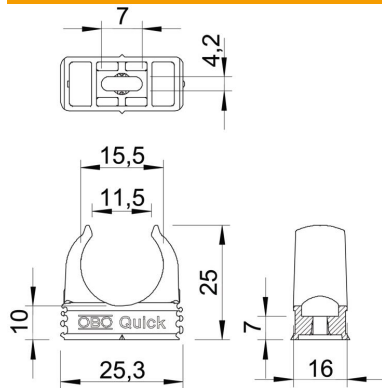

Technical data sheet

Quick clip, black

Item number: 2149559

Flush-mounted clip to accept metric steel armoured pipes and heavy-duty insulating pipes, as well as Quick Pipe electrical installation pipes. Universal fastening options on walls and ceilings, both in indoor and protected outdoor areas. With slot for side alignment during mounting with wood screw or knock-in anchor. Toolless pipe mounting. Can also be arranged with OBO Multi-Quick or starQuick clip. M16 - M32 size can be screwed onto M6 thread. Recommended fastening spacing 50–60 cm, for max. extraction values F at a room temperature of 20 °C, see the table.

PP Polypropylene

Master data

Item number	2149559
Description 1	Quick clip
Manufacturer	OBO
Dimension	M16
Colour	Jet black; RAL 9005
Material	Polypropylene
Smallest sales unit	100
Unit of quantity	Piece
Weight	0.252 kg
Weight unit	kg/100 pc.

Technical data sheet

Quick clip, black

Item number: 2149559

Dimensions

Dimension A	25.3 mm
Dimension B	16 mm
Dimension C	11,5 mm
Dimension D	15.5 mm
Dimension E	7 mm
Dimension F	4.2 mm
Dimension h	10 mm
Dimension H	25 mm

Technical data

Expandable	yes
Number of cables/pipes	1
Pull-out value	65 N
Fastening type	Screw hole
Closed	no
Halogen-free	yes
With inlay	no
Nominal size/text	M16
Quick clip installation	Durchgangsloch,_auf_M6_Gewinde_aufschraubbar
UV-resistant	no